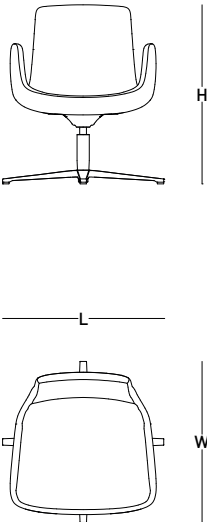

Product family

meeting/task chair

guest chair

waiting chair

	BASE	STOCK CODE	PANAMA	A. LEATHER	ASPECT	FELT	SYNERGY
	CHROMED BASE	PLY-CHR-F-FX-CR	✓	✓			
		PLY-CHR-K-FX-CR				✓	✓
		PLY-CHR-S-FX-CR			✓		
	METAL PAINTED BASE	PLY-CHR-F-FX-PN	✓	✓			
		PLY-CHR-K-FX-PN				✓	✓
		PLY-CHR-S-FX-PN			✓		
	PLASTIC BASE	PLY-CHR-F-FX-PP	✓	✓			
		PLY-CHR-K-FX-PP				✓	✓
		PLY-CHR-S-FX-PP			✓		
	ALUMINIUM BASE WITH POSITION PROTECTOR	PLY-CMP-F-PS-4P-AL	✓	✓			
		PLY-CMP-F-PS-4P-AL				✓	✓
		PLY-CMP-S-PS-4P-AL			✓		
	CHROMED DISC BASE	PLY-ARM-F-DB-CR	✓	✓			
		PLY-ARM-K-DB-CR				✓	✓
		PLY-ARM-S-DB-CR			✓		
	METAL PAINTED DISC BASE	PLY-ARM-F-DB-PN	✓	✓			
		PLY-ARM-K-DB-PN				✓	✓
		PLY-ARM-S-DB-PN			✓		
	CHROMED SLED BASE	PLY-ARM-F-SB-CR	✓	✓			
		PLY-ARM-K-SB-CR				✓	✓
		PLY-ARM-S-SB-CR			✓		
	METAL PAINTED SLED BASE	PLY-ARM-F-SB-PN	✓	✓			
		PLY-ARM-K-SB-PN				✓	✓
		PLY-ARM-S-SB-PN			✓		

Size chart

meeting task chair

W:58 L:58 H:83

position protector guest chair

W:58 L:58 H:80

disc base waiting chair

W:58 L:58 H:81

sled base waiting chair