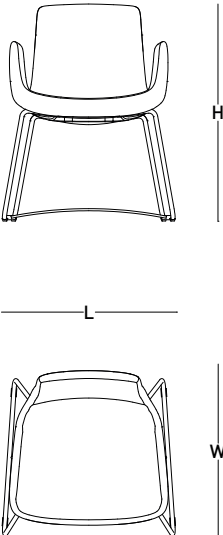

W:62 L:58 H:83