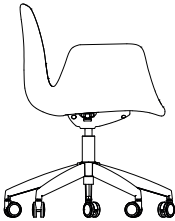

Product family

meeting/task chair

guest chair

waiting chair

	BASE	STOCK CODE	PANAMA	A. LEATHER	ASPECT	FELT	SYNERGY
	CHROMED BASE	PLY-CHR-F-FX-CR	✓	✓			
		PLY-CHR-K-FX-CR				✓	✓
		PLY-CHR-S-FX-CR			✓		
	METAL PAINTED BASE	PLY-CHR-F-FX-PN	✓	✓			
		PLY-CHR-K-FX-PN				✓	✓
		PLY-CHR-S-FX-PN			✓		
	PLASTIC BASE	PLY-CHR-F-FX-PP	✓	✓			
		PLY-CHR-K-FX-PP				✓	✓
		PLY-CHR-S-FX-PP			✓		
	ALUMINIUM BASE WITH POSITION PROTECTOR	PLY-CMP-F-PS-4P-AL	✓	✓			
		PLY-CMP-F-PS-4P-AL				✓	✓
		PLY-CMP-S-PS-4P-AL			✓		
	CHROMED DISC BASE	PLY-ARM-F-DB-CR	✓	✓			
		PLY-ARM-K-DB-CR				✓	✓
		PLY-ARM-S-DB-CR			✓		
	METAL PAINTED DISC BASE	PLY-ARM-F-DB-PN	✓	✓			
		PLY-ARM-K-DB-PN				✓	✓
		PLY-ARM-S-DB-PN			✓		
	CHROMED SLED BASE	PLY-ARM-F-SB-CR	✓	✓			
		PLY-ARM-K-SB-CR				✓	✓
		PLY-ARM-S-SB-CR			✓		
	METAL PAINTED SLED BASE	PLY-ARM-F-SB-PN	✓	✓			
		PLY-ARM-K-SB-PN				✓	✓
		PLY-ARM-S-SB-PN			✓		

Size chart

meeting task chair

W:58 L:58 H:83

position protector guest chair

W:58 L:58 H:80

disc base waiting chair

W:58 L:58 H:81

sled base waiting chair