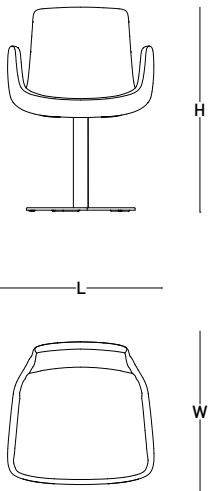

Product family

meeting/task chair

guest chair

waiting chair

	BASE	STOCK CODE	PANAMA	A. LEATHER	ASPECT	FELT	SYNERGY
	CHROMED BASE	PLY-CHR-F-FX-CR	✓	✓			
		PLY-CHR-K-FX-CR				✓	✓
		PLY-CHR-S-FX-CR			✓		
	METAL PAINTED BASE	PLY-CHR-F-FX-PN	✓	✓			
		PLY-CHR-K-FX-PN				✓	✓
		PLY-CHR-S-FX-PN			✓		
	PLASTIC BASE	PLY-CHR-F-FX-PP	✓	✓			
		PLY-CHR-K-FX-PP				✓	✓
		PLY-CHR-S-FX-PP			✓		
	ALUMINIUM BASE WITH POSITION PROTECTOR	PLY-CMP-F-PS-4P-AL	✓	✓			
		PLY-CMP-F-PS-4P-AL				✓	✓
		PLY-CMP-S-PS-4P-AL			✓		
	CHROMED DISC BASE	PLY-ARM-F-DB-CR	✓	✓			
		PLY-ARM-K-DB-CR				✓	✓
		PLY-ARM-S-DB-CR			✓		
	METAL PAINTED DISC BASE	PLY-ARM-F-DB-PN	✓	✓			
		PLY-ARM-K-DB-PN				✓	✓
		PLY-ARM-S-DB-PN			✓		
	CHROMED SLED BASE	PLY-ARM-F-SB-CR	✓	✓			
		PLY-ARM-K-SB-CR				✓	✓
		PLY-ARM-S-SB-CR			✓		
	METAL PAINTED SLED BASE	PLY-ARM-F-SB-PN	✓	✓			
		PLY-ARM-K-SB-PN				✓	✓
		PLY-ARM-S-SB-PN			✓		

Size chart

meeting task chair

W:58 L:58 H:83

position protector guest chair

W:58 L:58 H:80

disc base waiting chair

W:58 L:58 H:81

sled base waiting chair