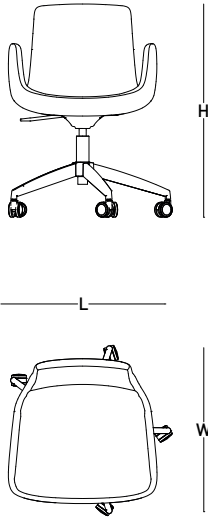

Product family

meeting/task chair

guest chair

waiting chair

	BASE	STOCK CODE	PANAMA	A. LEATHER	ASPECT	FELT	SYNERGY
	CHROMED BASE	PLY-CHR-F-FX-CR	✓	✓			
		PLY-CHR-K-FX-CR				✓	✓
		PLY-CHR-S-FX-CR			✓		
	METAL PAINTED BASE	PLY-CHR-F-FX-PN	✓	✓			
		PLY-CHR-K-FX-PN				✓	✓
		PLY-CHR-S-FX-PN			✓		
	PLASTIC BASE	PLY-CHR-F-FX-PP	✓	✓			
		PLY-CHR-K-FX-PP				✓	✓
		PLY-CHR-S-FX-PP			✓		
	ALUMINIUM BASE WITH POSITION PROTECTOR	PLY-CMP-F-PS-4P-AL	✓	✓			
		PLY-CMP-F-PS-4P-AL				✓	✓
		PLY-CMP-S-PS-4P-AL			✓		
	CHROMED DISC BASE	PLY-ARM-F-DB-CR	✓	✓			
		PLY-ARM-K-DB-CR				✓	✓
		PLY-ARM-S-DB-CR			✓		
	METAL PAINTED DISC BASE	PLY-ARM-F-DB-PN	✓	✓			
		PLY-ARM-K-DB-PN				✓	✓
		PLY-ARM-S-DB-PN			✓		
	CHROMED SLED BASE	PLY-ARM-F-SB-CR	✓	✓			
		PLY-ARM-K-SB-CR				✓	✓
		PLY-ARM-S-SB-CR			✓		
	METAL PAINTED SLED BASE	PLY-ARM-F-SB-PN	✓	✓			
		PLY-ARM-K-SB-PN				✓	✓
		PLY-ARM-S-SB-PN			✓		

Size chart

meeting task chair

W:58 L:58 H:83

position protector guest chair

W:58 L:58 H:80

disc base waiting chair

W:58 L:58 H:81

sled base waiting chair